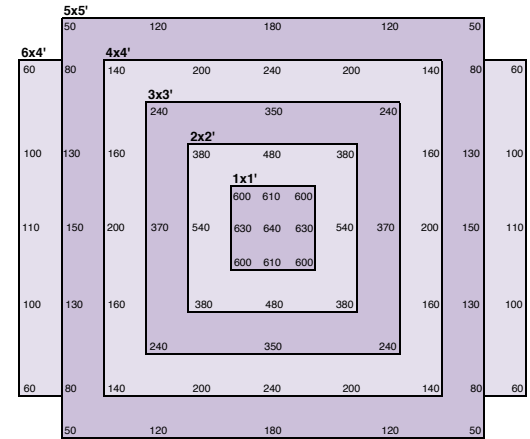

G8LED 900 Veg/Flower 540 Watts Readings at 18"

G8LED 900 Veg/Flower 540 Watts Readings at 24"

G8LED 900 Veg/Flower 540 Watts Readings at 30"

G8LED 90W Flower Booster Readings at 12"

G8LED 90W Flower Booster Readings at 18"

G8LED 90W Flower Booster Readings at 24"