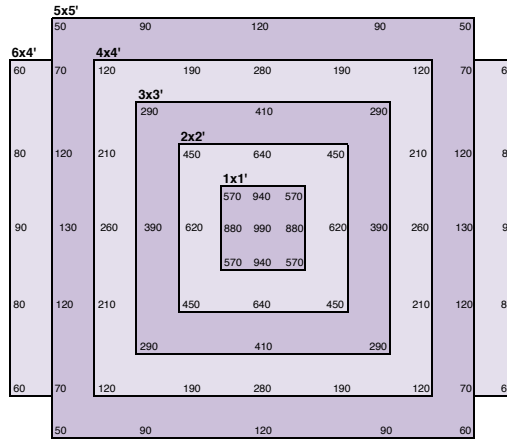

G8LED 900 Veg/Flower 540 Watts Readings at 18"

G8LED 900 Veg/Flower 540 Watts Readings at 24"

G8LED 900 Veg/Flower 540 Watts Readings at 30"

G8LED 90W Flower Booster Readings at 12"

G8LED 90W Flower Booster Readings at 18"

G8LED 90W Flower Booster Readings at 24"