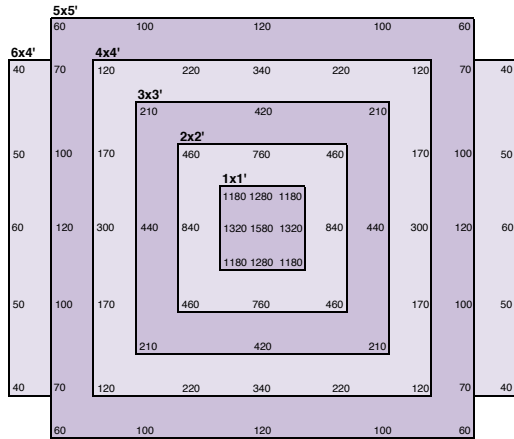

G8LED 900 Veg/Flower 540 Watts Readings at 18"

G8LED 900 Veg/Flower 540 Watts Readings at 24"

G8LED 900 Veg/Flower 540 Watts Readings at 30"

G8LED 90W Flower Booster Readings at 12"

G8LED 90W Flower Booster Readings at 18"

G8LED 90W Flower Booster Readings at 24"