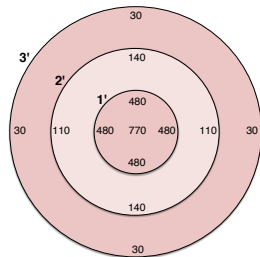

G8LED 900 Veg/Flower 540 Watts Readings at 18"

G8LED 900 Veg/Flower 540 Watts Readings at 24"

G8LED 900 Veg/Flower 540 Watts Readings at 30"

G8LED 90W Flower Booster Readings at 12"

G8LED 90W Flower Booster Readings at 18"

G8LED 90W Flower Booster Readings at 24"