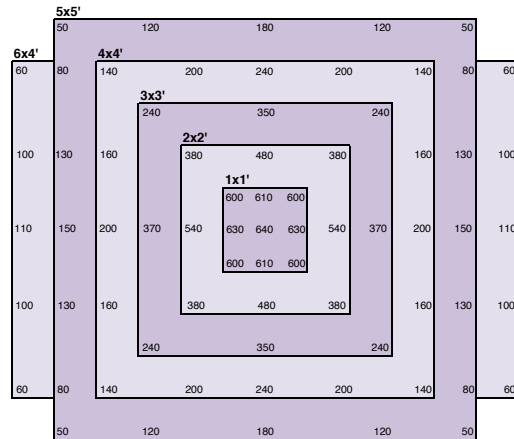

G8LED 900 Veg/Flower 540 Watts Readings at 18"

G8LED 900 Veg/Flower 540 Watts Readings at 24"

G8LED 900 Veg/Flower 540 Watts Readings at 30"

Measurements by Apogee Instruments MQ 500 in $\mu\text{Mol}/\text{m}^2/\text{s}$