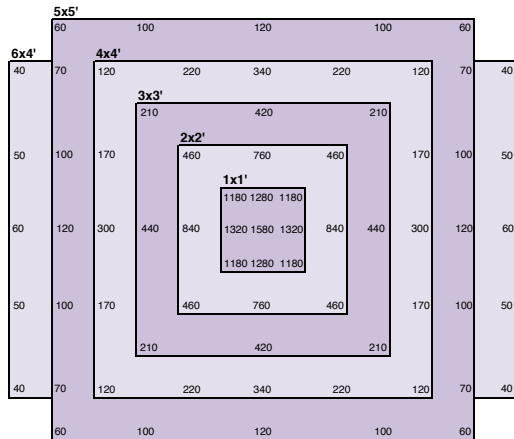

G8LED 900 Veg/Flower 540 Watts Readings at 18"

G8LED 900 Veg/Flower 540 Watts Readings at 24"

G8LED 900 Veg/Flower 540 Watts Readings at 30"

Measurements by Apogee Instruments MQ 500 in $\mu\text{Mol}/\text{m}^2/\text{s}$