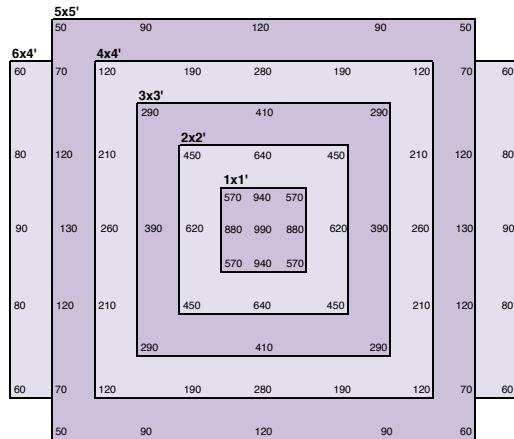

G8LED 900 Veg/Flower 540 Watts Readings at 18"

G8LED 900 Veg/Flower 540 Watts Readings at 24"

G8LED 900 Veg/Flower 540 Watts Readings at 30"

Measurements by Apogee Instruments MQ 500 in $\mu\text{Mol}/\text{m}^2/\text{s}$